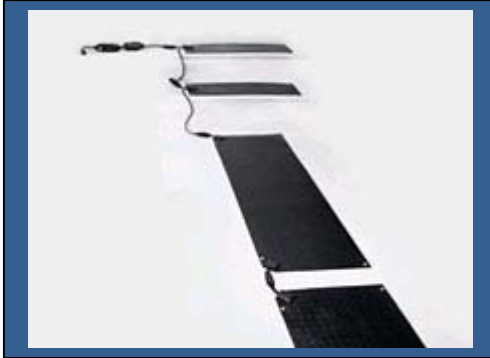

Power Plant Supply Co Industrial and Residential Suppliers we ship same day

Electrically heated walkway mats

Power Plant Supply Co
Sizing to fit your walkways or standard models for fast service

<mailto:sales@powerplantsupplyco.com>

902 435 9199 – 416 752 3339 – 709 747 7650

Power Plant Supply Co Portable Wheelchair Ramps, Modular wheelchair ramps, handicap lifts, wheelchair lifts, handicap ramps, wheelchair ramp, portable ramps, threshold ramps, access ramps, portable wheelchair ramps, wheelchair lifts for vans, disabled ramps, wheelchair platform lift, wheelchair ramps for vans, wheelchair access ramps, ramp, snow melt mats, heated step mats, ice melt, For all heated snow melt walkway and stair mats both residential and industrial models Power Plant Supply Co has convenient shipping warehouse locations. Melt snow as it falls, no shoveling with mats that roll out in winter and store in the spring. Serving customers in Northern US, USA, and Canada include; Ontario, ON, Quebec, QC, Atlantic Canada, including New Brunswick, NB, PEI, Nova Scotia, NS, Newfoundland & Labrador, NL, British Columbia, BC, Alberta, AB, Manitoba, Man, Saskatchewan, SK, Nunavut, Northwest Territories, NWT, Yukon. Next day Air or convenient ground to major cities including Vancouver, Calgary, Edmonton, Fort McMurray, Winnipeg, Yellowknife, Thunder Bay, Hamilton, Toronto, Ottawa, Montreal, Quebec City, Saint John, Moncton, Fredericton, Charlottetown, Halifax, Sydney, Corner Brook, St John's